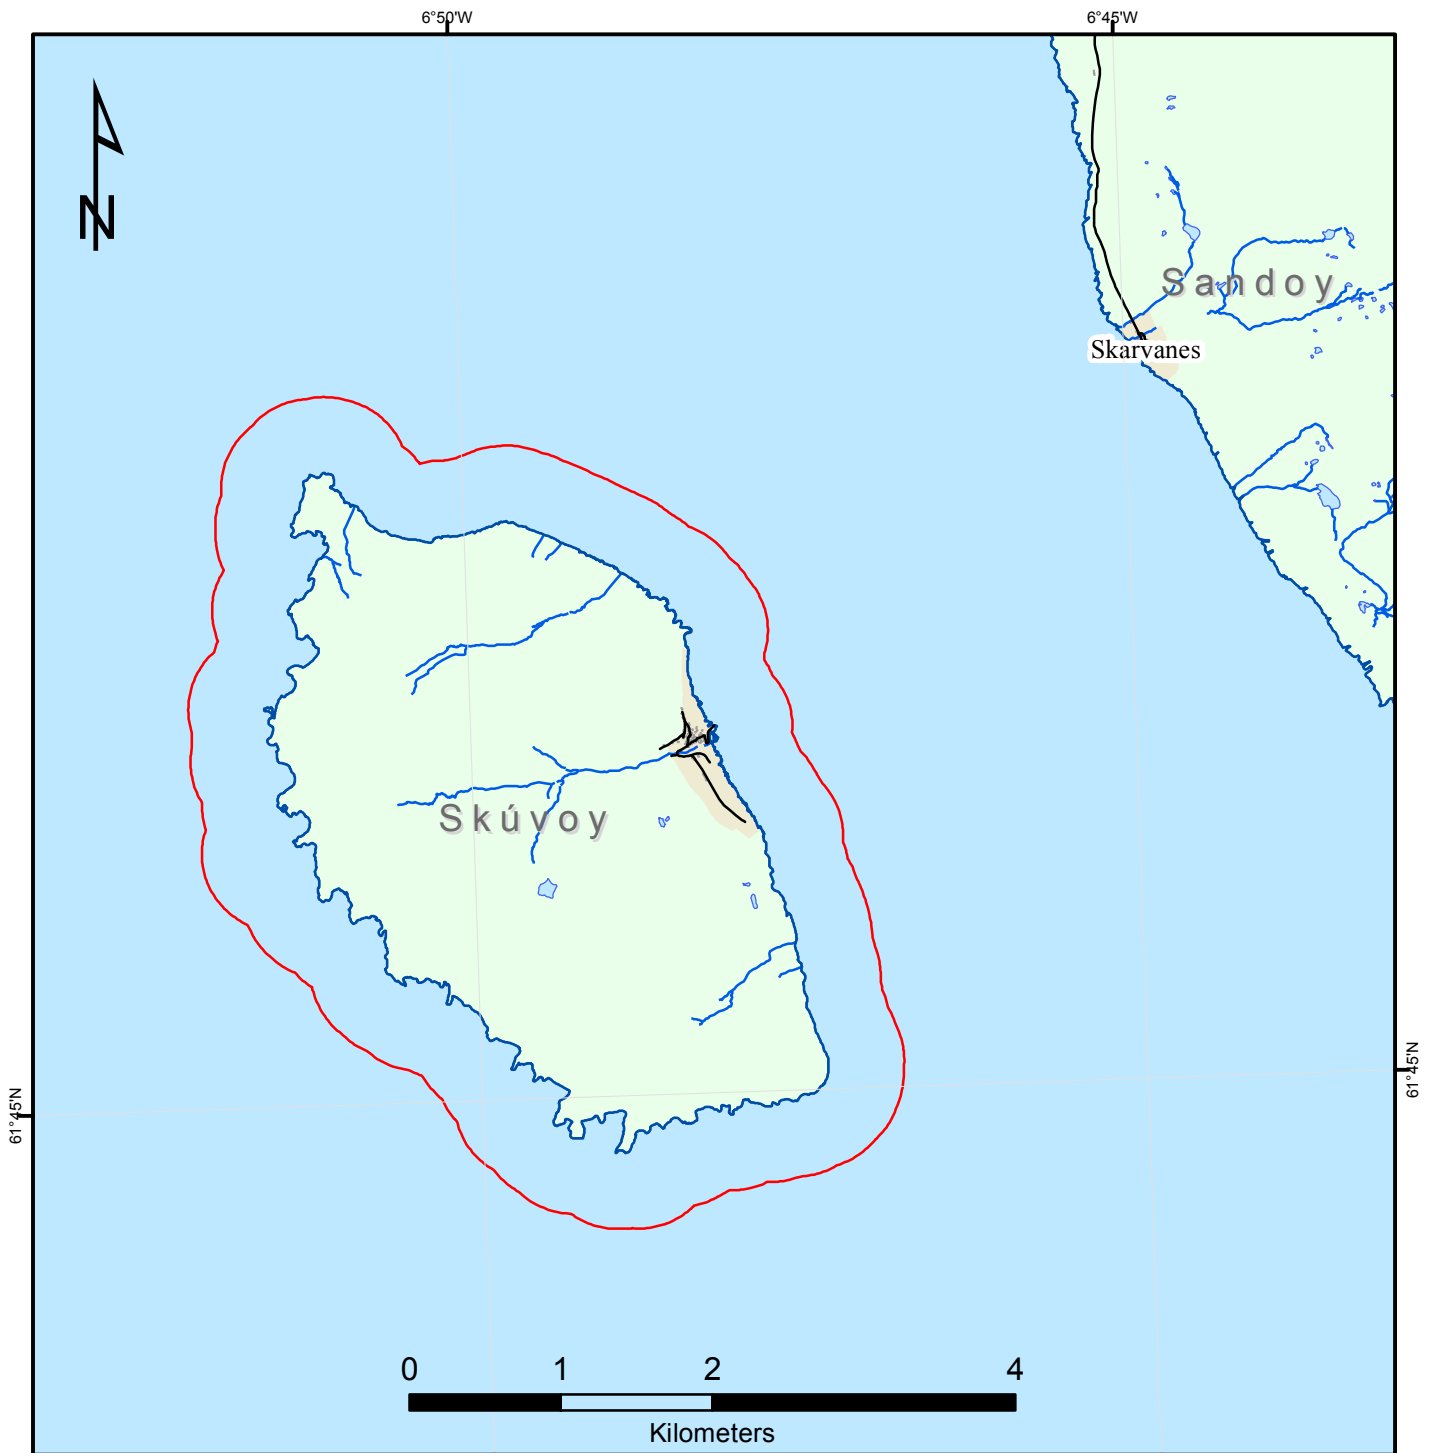

# Ramsar Site - Skúvoy, Faroe Islands

## Legend

-  Roads
-  Rivers
-  Buildings
-  Lakes
-  Towns
-  Land
-  Ramsar areas

## Projection Information:

WGS\_1984\_UTM\_Zone\_29N  
Projection: Transverse\_Mercator  
False\_Easting: 500000,000000  
False\_Northing: 0,000000  
Central\_Meridian: -9,000000  
Scale\_Factor: 0,999600  
Latitude\_Of\_Origin: 0,000000  
Linear Unit: Meter  
GCS\_WGS\_1984  
Datum: D\_WGS\_1984